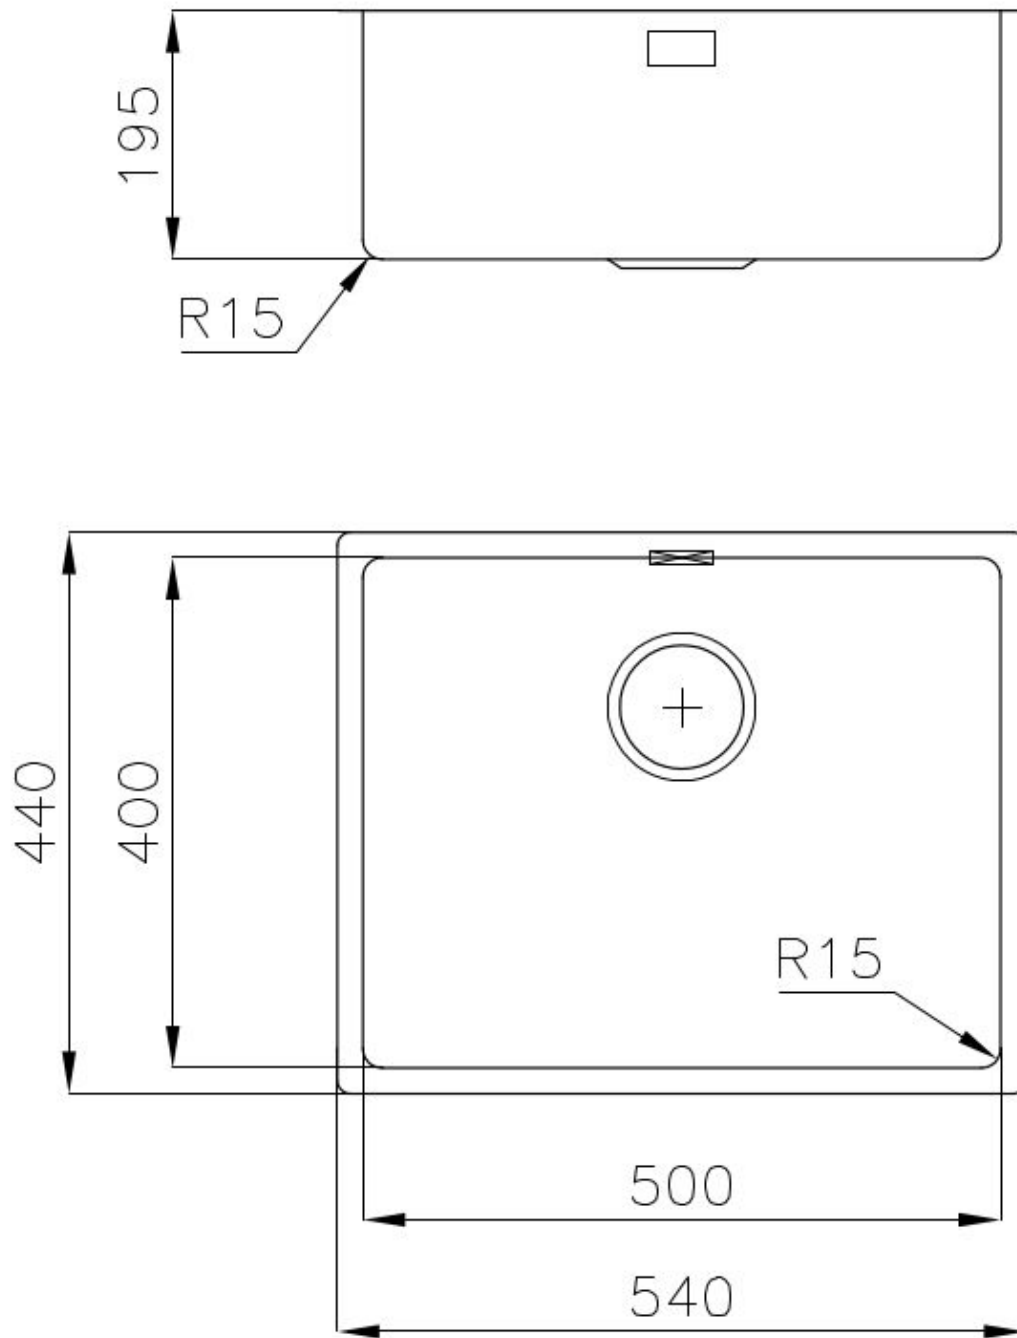

Sink KE Filotop

Kitchen Sinks

Code: 2155 050

DETAILS

Edge/Installation Type	Flush-mount Top-mount
Finish	Foster brushed
Material	AISI 304 stainless steel
Texture	Foster brushed
Base	60 cm
Dimensions	540 x 440 mm
Standard fittings	Fixing hooks, gasket, drain, overflow and siphon, boxed packing
Mixer holes	No standard holes
Built-in hole	View technical data sheet

Drainer No

Width 54 cm

Bowl dimension 500 x 400 mm

Number of bowls 1 bowl

Waste fitting 3,5" drain

FEATURES

Basket 3,5" waste fitting The drain is equipped with a large 3.5" drain, with the practical basket cap that prevents the discharge of solid parts.

High thickness 1mm thick steel. A significant thickness, which guarantees the maximum sturdiness and durability.

Perimetral overflow The overflow is always a security on the Foster sinks that prevents the overflow of water in case of oversights. The perimeter drain solution improves aesthetics thanks to its square and essential shape.

Small radius Bowls with squared shapes with a modern design and an increased capacity, for a minimal aesthetics connected with an extreme practicality.

TECHNICAL DATA

Intaglio per il troppo-pieno
Recess for housing the over-flow